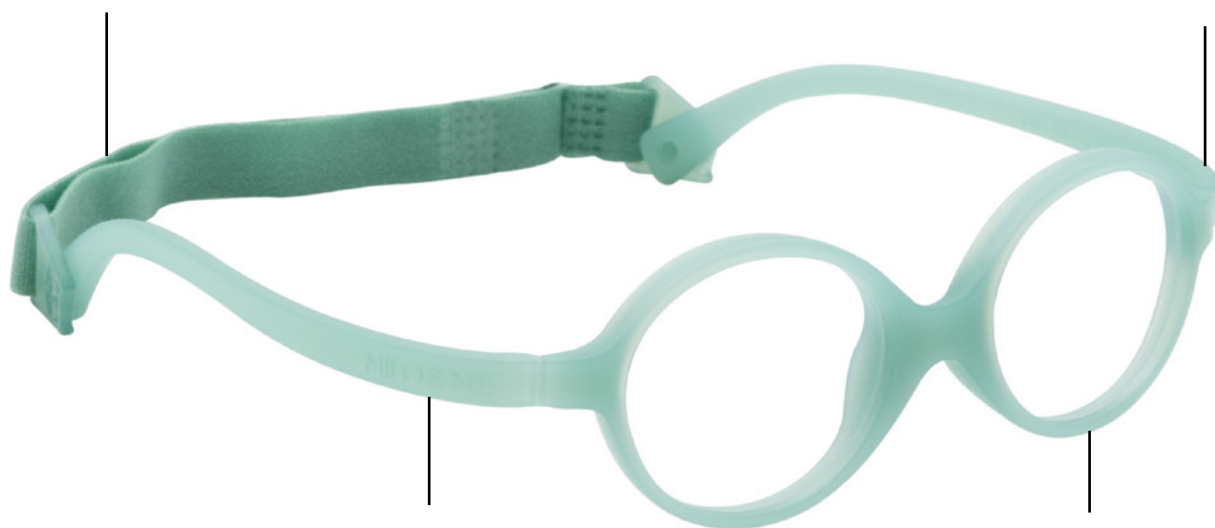

Adjustable
temple ends

Plasticiser-free
TPE material

Flexible
TR90 material

110° V-Groove
for simple glazing

Solid frames

Transparent frames

INCLUDED

Each Milo & Me frame will be delivered with a head-band, silicon non-slip temple ends, a microfiber bag, zipper case and a sticker.

- Black case – solid frames
- Grey case – transparent frames

**FLEXIBLE AND
RESISTANT
FRAMES**

BABY FRAMES

Adjustable headband

Hinge free construction

Plasticiser-free TPE material

Extra deep 110° V-groove for a stable fit of the lenses