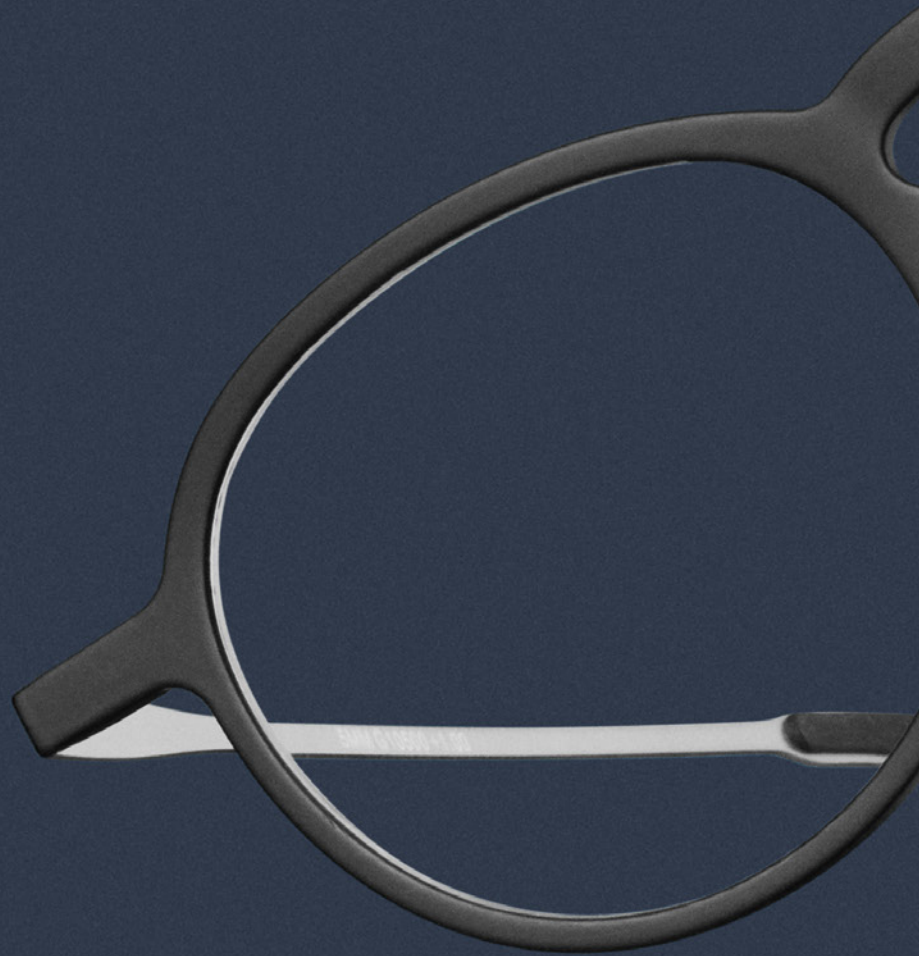

GERMAN DESIGN AWARD WINNER! 5MM – G10500